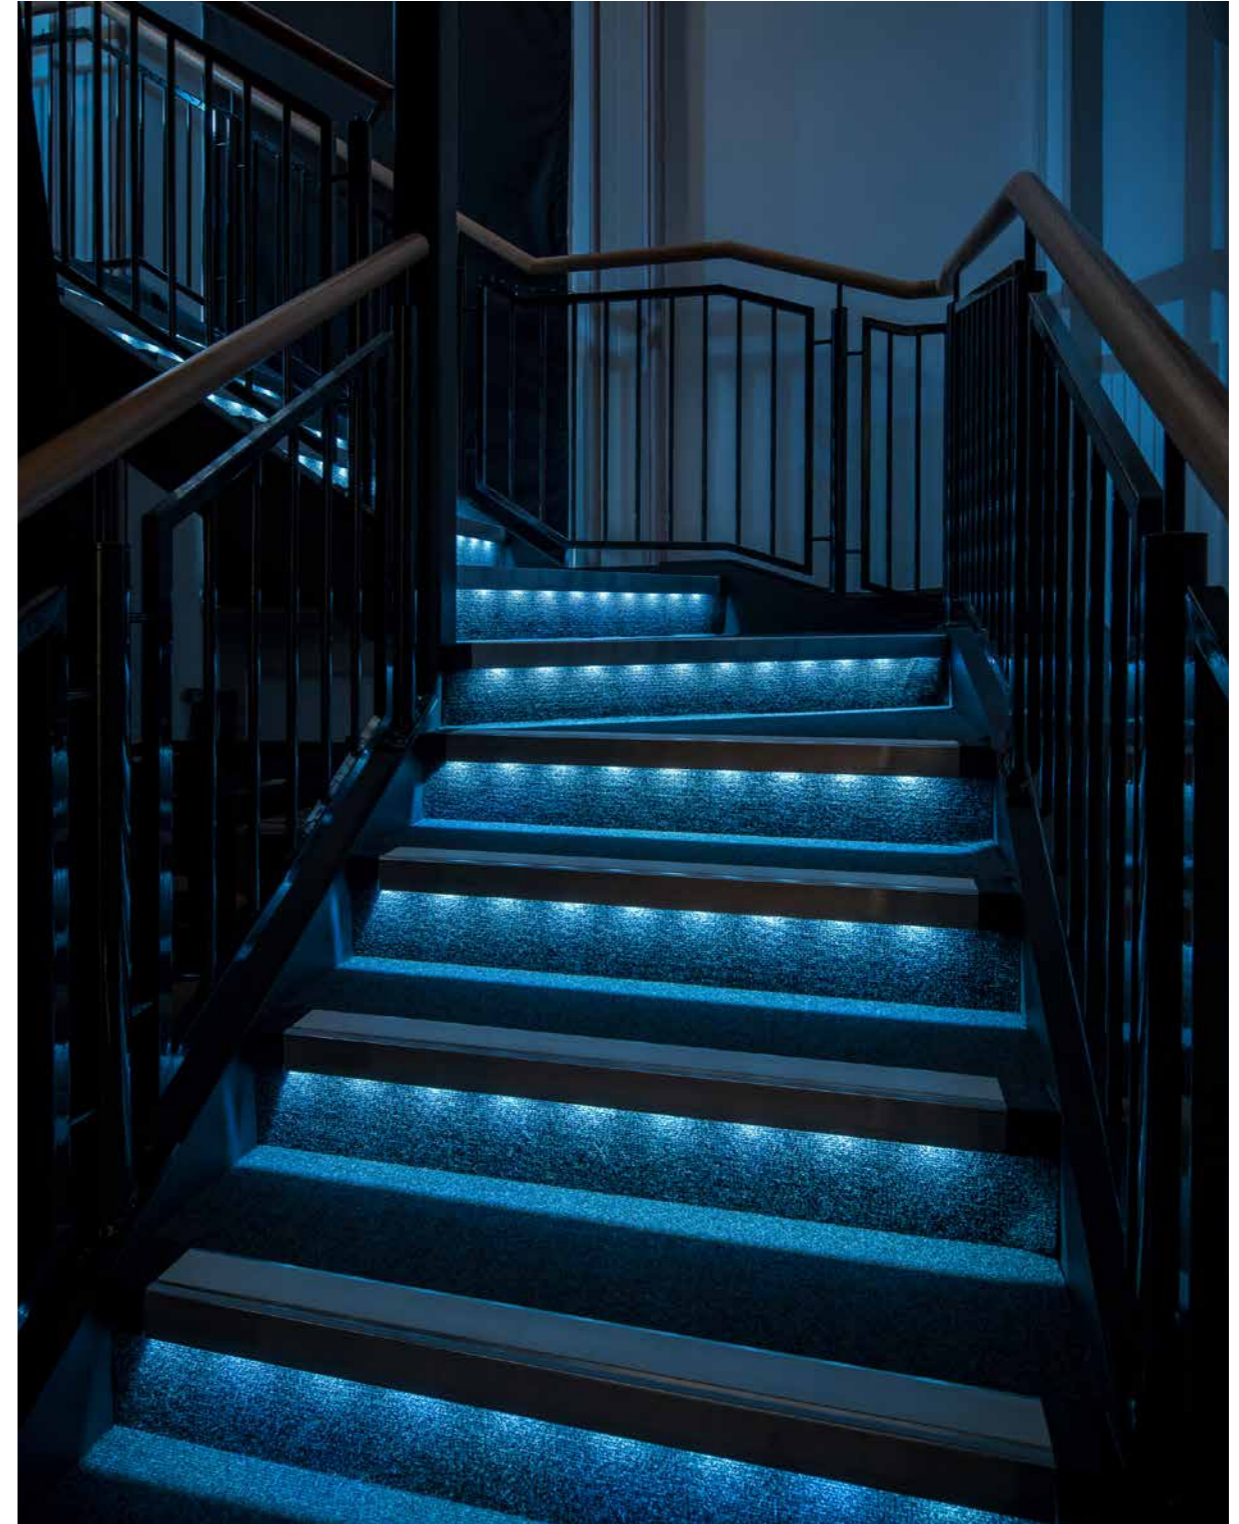

Accessories

Project: The Met, Bury

“ The LED lighting system has helped to create a safe and inclusive environment for all building users. Gradus were able to offer a full project management service based on our specification needs and we're very pleased with the result. ”

Fran Healy
Project Manager for The Met Refurbishment

The Met is a Grade II listed independent arts and entertainment venue which has recently undergone a significant refurbishment.

As part of the refurbishment, Gradus' ATD71L stair edgings incorporating blue LED Interlok Advance lighting were installed in the main theatre. This creates a pinpoint lighting effect across each step, helping to enhance the safety of the building by providing a clear edge when ascending and descending the staircase in darkened conditions.

The ATD71L illuminated stair edging comprises a hardwearing, aluminium channel with a 6mm gauge, and incorporates two PVC-u tubes that house the LED lighting and clip securely into the channel.

Step edge lighting is a very important feature for any theatre space. Low light levels, coupled with busy footfall, means there is an increased risk of slip and trip accidents on staircases. As a result, our LED lighting has helped provide The Met theatre with a solution that not only enhances the buildings safety, but is also in keeping with the theatres new, contemporary aesthetic.

Product Specified:

- [ATD71L](#) illuminated stair edging with blue Interlok Advance