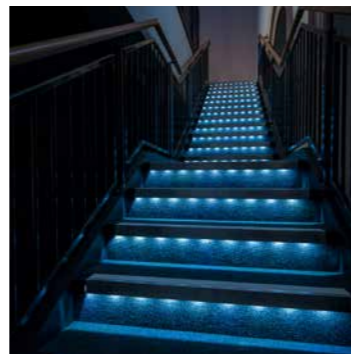

Accessories

Project: The Met, Bury

“ The LED lighting system has helped to create a safe and inclusive environment for all building users. Gradus were able to offer a full project management service based on our specification needs and we're very pleased with the result. ”

Fran Healy
Project Manager for The Met Refurbishment

The Met is a Grade II listed independent arts and entertainment venue which has recently undergone a significant refurbishment.

As part of the refurbishment, Gradus' ATD71L stair edgings incorporating blue LED Interlok Advance lighting were installed in the main theatre. This creates a pinpoint lighting effect across each step, helping to enhance the safety of the building by providing a clear edge when ascending and descending the staircase in darkened conditions.

The ATD71L illuminated stair edging comprises a hardwearing, aluminium channel with a 6mm gauge, and incorporates two PVC-u tubes that house the LED lighting and clip securely into the channel.

Step edge lighting is a very important feature for any theatre space. Low light levels, coupled with busy footfall, means there is an increased risk of slip and trip accidents on staircases. As a result, our LED lighting has helped provide The Met theatre with a solution that not only enhances the buildings safety, but is also in keeping with the theatres new, contemporary aesthetic.

Product Specified:

- [ATD71L](#) illuminated stair edging with blue Interlok Advance